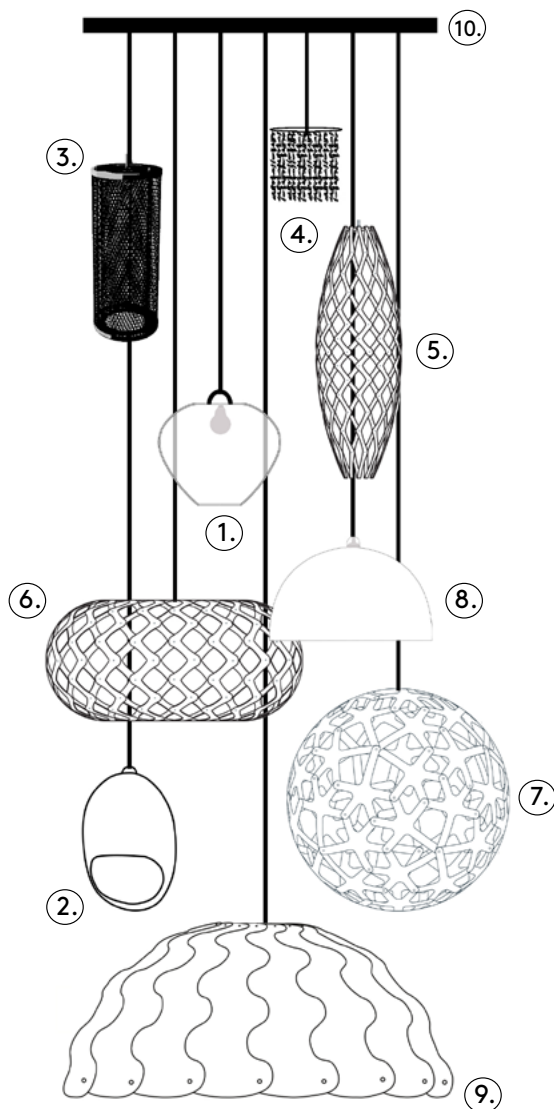

Master Bundle || All Lighting Lines

Master Bundle - All Lighting Lines		
REF	DESIGNER/BRAND	SKUS
1	Luminosa	LUM-CRI-RUS-AZU
2	Luminosa	LUM-ALQ-COC-CHI-GOL
3	Stephen Pikus/TRuK	TRK-150-065-DIA-MBL-IND
4	Stephen Pikus/Fire + ICE	FAI-RND-0180-BLK-CHA-SIL
5	David Trubridge	HIN-0500-BMB-BMB-SEM-ASM
6	David Trubridge	KIN-0440-BMB-AQU-SEM-ASM
7	David Trubridge	COR-0400-BMB-BMB-SEM-ASM
8	Luminosa	LUM-ALQ-HOR-MUS
9	PLN Group	HUS-MCRO-E26-ACR-ASM-PAK
10	N/A	CAS-0600-RNG-BMB-ASM-PAK