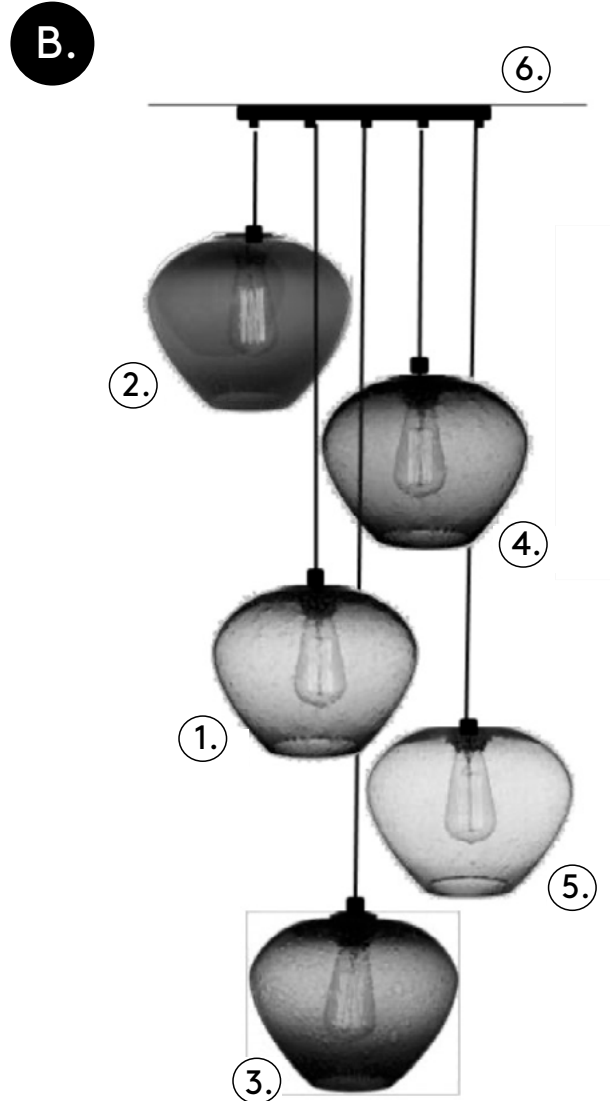

Luminosa - Bundle B

Ref #	SKU	Description
1	LUM-CRI-RUS-AZU	BLOWN GLASS PENDANT; Model: RUSTICA; Finish: AZU (Blue)
2	LUM-CRI-RUS-ROZ	BLOWN GLASS PENDANT; Model: RUSTICA; Finish: ROZ (Red)
3	LUM-CRI-RUS-OLI	BLOWN GLASS PENDANT; Model: RUSTICA; Finish: OLI (Olive)
4	LUM-CRI-RUS-TUR	BLOWN GLASS PENDANT; Model: RUSTICA; Finish: TUR (Turquoise)
5	LUM-CRI-RUS-TRA	BLOWN GLASS PENDANT; Model: RUSTICA; Finish: TRA (Transparent)
6	CAN-MPT-012-BLK-05	5 PORT BLACK 12" dia CANOPY