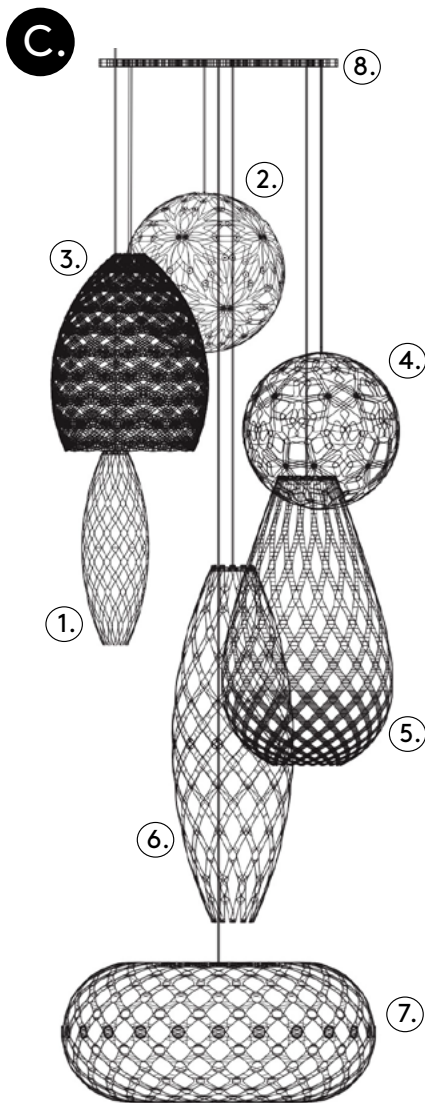

David Trubridge || Interior Lighting Bundles

David Trubridge - Bundle C	
REF	SKUS
1	HIN-0500-WHI-WHI-SEM-ASM
2	FLO-0400-BMB-BMB-SEM-ASM
3	TUI-SMAL-BMB-WHI-ASM-PAK
4	COR-0400-BMB-LIM-SEM-ASM
5	KOU-0750-WHI-WHI-SEM-ASM
6	HIN-0900-BMB-BMB-SEM-ASM
7	KIN-0800-BLK-BLK-SEM-ASM
8	CAS-0600-RNG-BMB-ASM-PAK

David Trubridge - Bundle D	
REF	SKUS
1	KIN-0440-BMB-BMB-SEM-ASM
2	COR-0600-BMB-WHI-SEM-ASM
3	HIN-0500-BMB-LIM-SEM-ASM
4	CAS-0600-DSK-WHI-ASM-PAK