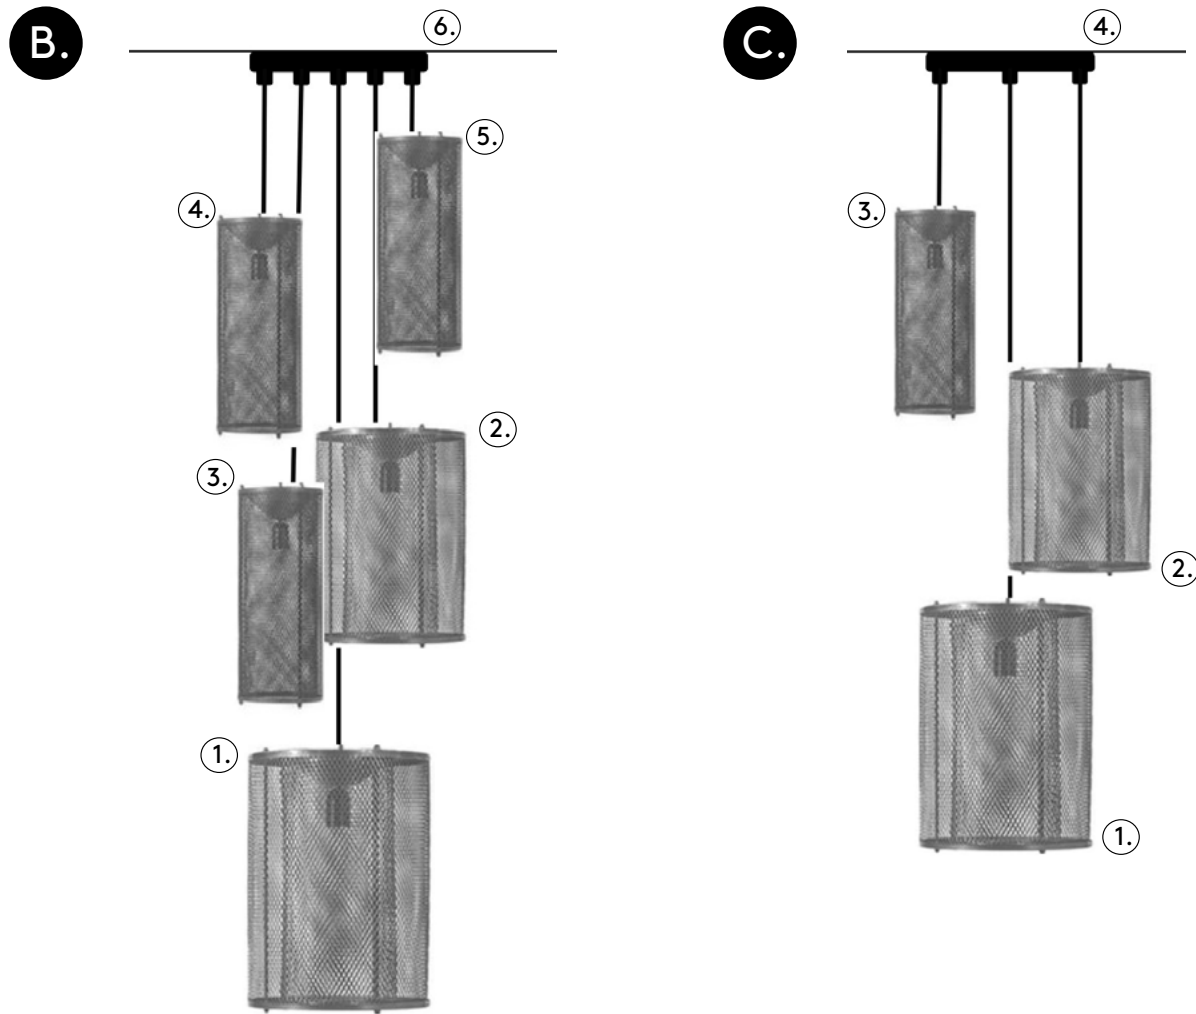

Stephen Pikus Design || TRuK Interior Lighting Bundles

Stephen Pikus - TRuK - Bundle B

Ref #	SKU	Description
1	TRK-190-130-RND-MBL-IND	TRuK LARGE Metal Light Fixture (19" H x 13" D); Mesh: ROUND
2	TRK-150-110-SPI-MBL-IND	TRuK MEDIUM Metal Light Fixture (15" H x 11" D); Mesh: SPIRAL
3	TRK-150-065-DIA-RBR-IND	TRuK SMALL Metal Light Fixture (15" H x 6.5" D); Mesh: DIAMOND
4	TRK-150-065-DIA-ACO-IND	TRuK SMALL Metal Light Fixture (15" H x 6.5" D); Mesh: DIAMOND
5	TRK-150-065-DIA-ANK-IND	TRuK SMALL Metal Light Fixture (15" H x 6.5" D); Mesh: DIAMOND
6	CAN-MPT-012-BLK-05	5 PORT BLACK 12" dia CANOPY

Stephen Pikus - TRuK - Bundle C

Ref #	SKU	Description
1	TRK-190-130-RND-ANK-IND	TRuK LARGE Metal Light Fixture (19" H x 13" D); Mesh: ROUND
2	TRK-150-110-SPI-ACO-IND	TRuK MEDIUM Metal Light Fixture (15" H x 11" D); Mesh: SPIRAL
3	TRK-150-065-DIA-RBR-IND	TRuK SMALL Metal Light Fixture (15" H x 6.5" D); Mesh: DIAMOND
4	CAN-MPT-012-BLK-03	3 PORT BLACK 12" dia CANOPY

[Email for more info →](#)