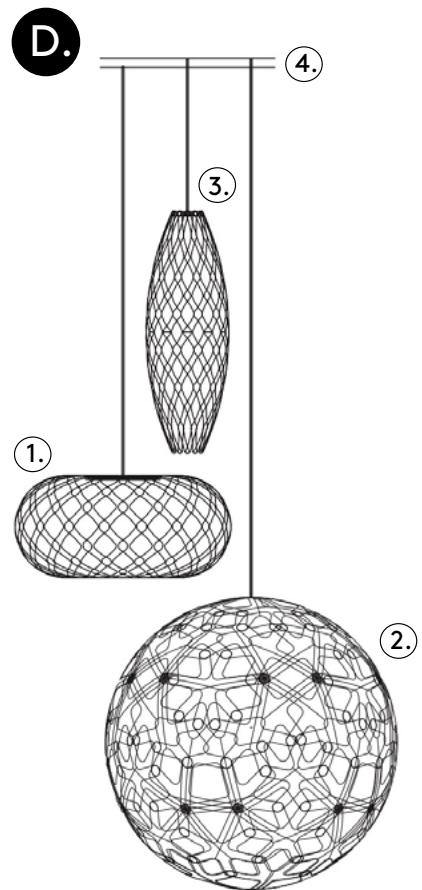

David Trubridge || Interior Lighting Bundles

David Trubridge - Bundle C	
REF	SKUS
1	HIN-0500-WHI-WHI-SEM-ASM
2	FLO-0400-BMB-BMB-SEM-ASM
3	TUI-SMAL-BMB-WHI-ASM-PAK
4	COR-0400-BMB-LIM-SEM-ASM
5	KOU-0750-WHI-WHI-SEM-ASM
6	HIN-0900-BMB-BMB-SEM-ASM
7	KIN-0800-BLK-BLK-SEM-ASM
8	CAS-0600-RNG-BMB-ASM-PAK

David Trubridge - Bundle D	
REF	SKUS
1	KIN-0440-BMB-BMB-SEM-ASM
2	COR-0600-BMB-WHI-SEM-ASM
3	HIN-0500-BMB-LIM-SEM-ASM
4	CAS-0600-DSK-WHI-ASM-PAK