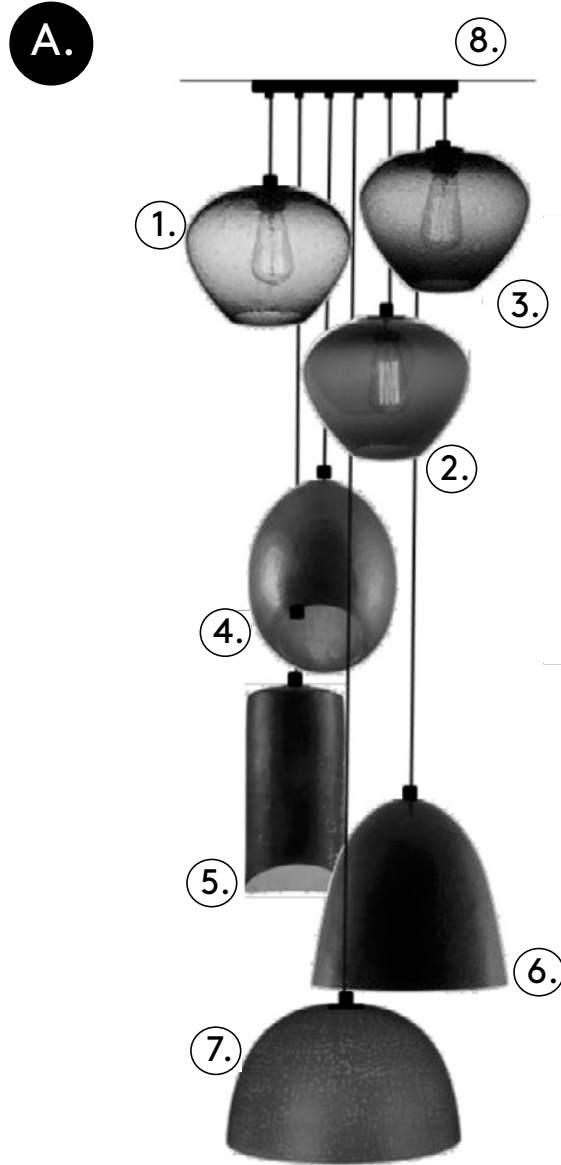

Luminosa - Bundle A

Ref #	SKU	Description
1	CAN-MPT-012-BLK-03	7 PORT BLACK 12" dia CANOPY
2	LUM-CRI-RUS-AZU	BLOWN GLASS PENDANT; Model: RUSTICA; Finish: AZU (Blue)
3	LUM-CRI-RUS-ROZ	BLOWN GLASS PENDANT; Model: RUSTICA; Finish: ROZ (Red)
4	LUM-CRI-RUS-OLI	BLOWN GLASS PENDANT; Model: RUSTICA; Finish: OLI (Olive)
5	LUM-ALQ-COC-CHI-GOL	COPPER PENDANT; Model: COCOON-CHICA; Finish: GOL (Gold)
6	LUM-ALQ-PIP-CHI-CAF	COPPER PENDANT; Model: PIPA-CHICA; Finish: CAF (Brown)
7	LUM-ALQ-BEL-CHA	COPPER PENDANT; Model: BELLE; Finish: CHA (Charcoal)
8	LUM-ALQ-HOR-MUS	PAINTED COPPER PENDANT; Model: HORIZON; Finish: MOSS (Olive)