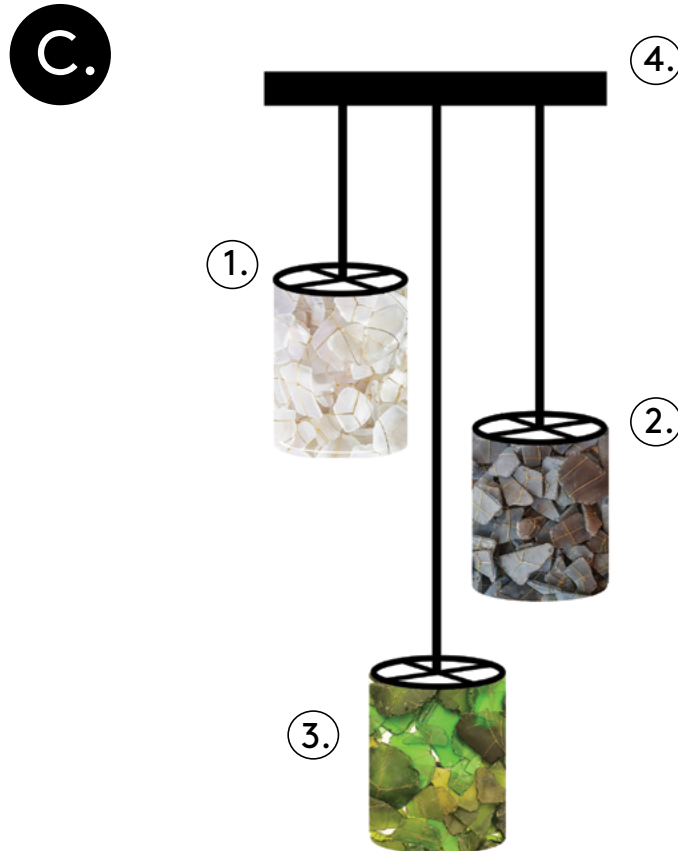

Bundle C - Stephen Pikus - Fire & Ice

Ref	SKU	Description
1	FAI-BBY-0200-NNN-WHI-SIL-E26	Fire & Ice Baby - white glass, silver wire, E26
2	FAI-BBY-0200-NNN-CHA-SIL-E26	Fire & Ice Baby - charcoal glass, silver wire, E26
3	FAI-BBY-0200-NNN-EMR-SIL-E26	Fire & Ice Baby - emerald glass, silver wire, E26
4	CAN-MPT-012-BLK-03	Black Canopy