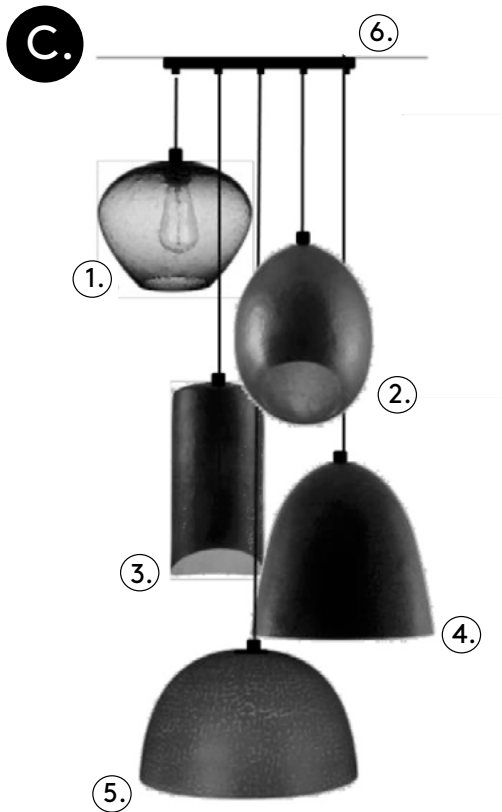

Luminosa - Bundle C

Ref #	SKU	Description
1	LUM-CRI-RUS-AZU	BLOWN GLASS PENDANT; Model: RUSTICA; Finish: AZU (Blue)
2	LUM-ALQ-COC-CHI-GOL	COPPER PENDANT; Model: COCOON-CHICA; Finish: GOL (Gold)
3	LUM-ALQ-PIP-CHI-CAF	COPPER PENDANT; Model: PIPA-CHICA; Finish: CAF (Brown)
4	LUM-ALQ-BEL-CHA	COPPER PENDANT; Model: BELLE; Finish: CHA (Charcoal)
5	LUM-ALQ-HOR-MUS	PAINTED COPPER PENDANT; Model: HORIZON; Finish: MOSS (Olive)
6	CAN-MPT-012-BLK-05	5 PORT BLACK 12" dia CANOPY

Luminosa - Bundle D

Ref #	SKU	Description
1	LUM-CRI-RUS-AZU	BLOWN GLASS PENDANT; Model: RUSTICA; Finish: AZU (Blue)
2	LUM-ALQ-BEL-CHA	COPPER PENDANT; Model: BELLE; Finish: CHA (Charcoal)
3	LUM-ALQ-HOR-MUS	PAINTED COPPER PENDANT; Model: HORIZON; Finish: MOSS (Olive)
4	CAN-MPT-012-BLK-03	3 PORT BLACK 12" dia CANOPY