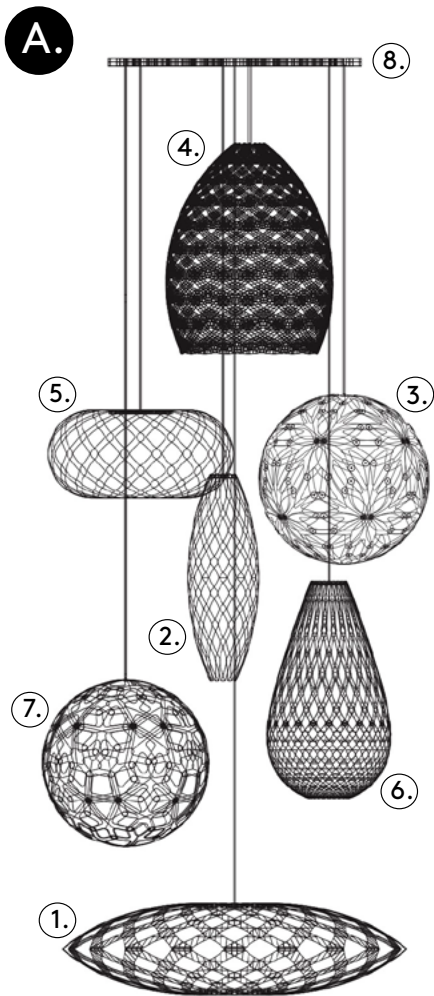

David Trubridge || Interior Lighting Bundles

David Trubridge - Bundle A	
REF	SKUS
1	FLX-0800-BMB-BMB-ASM-PAK
2	HIN-0500-BMB-LIM-SEM-ASM
3	FLO-0400-BMB-AQU-SEM-ASM
4	TUI-SMAL-BMB-WHI-ASM-PAK
5	KIN-0440-BMB-BMB-SEM-ASM
6	KOU-0500-BMB-ORA-SEM-ASM
7	COR-0400-BMB-WHI-SEM-ASM
8	CAS-0600-RNG-BMB-ASM-PAK

David Trubridge - Bundle B	
REF	SKUS
1	FLO-0400-BMB-BMB-SEM-ASM
2	TUI-SMAL-BMB-WHI-ASM-PAK
3	KIN-0440-BMB-RED-SEM-ASM
4	COR-0400-BMB-AQU-SEM-ASM
5	KOU-0750-BMB-BLK-SEM-ASM
6	HIN-0900-BMB-BMB-SEM-ASM
7	COR-0600-BMB-LIM-SEM-ASM
8	CAS-0600-RNG-BMB-ASM-PAK