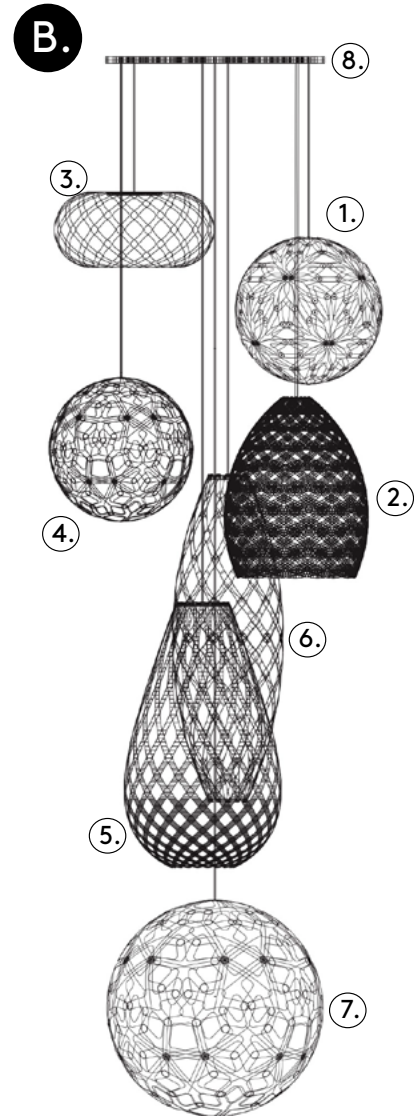

David Trubridge || Interior Lighting Bundles

David Trubridge - Bundle A	
REF	SKUS
1	FLX-0800-BMB-BMB-ASM-PAK
2	HIN-0500-BMB-LIM-SEM-ASM
3	FLO-0400-BMB-AQU-SEM-ASM
4	TUI-SMAL-BMB-WHI-ASM-PAK
5	KIN-0440-BMB-BMB-SEM-ASM
6	KOU-0500-BMB-ORA-SEM-ASM
7	COR-0400-BMB-WHI-SEM-ASM
8	CAS-0600-RNG-BMB-ASM-PAK

David Trubridge - Bundle B	
REF	SKUS
1	FLO-0400-BMB-BMB-SEM-ASM
2	TUI-SMAL-BMB-WHI-ASM-PAK
3	KIN-0440-BMB-RED-SEM-ASM
4	COR-0400-BMB-AQU-SEM-ASM
5	KOU-0750-BMB-BLK-SEM-ASM
6	HIN-0900-BMB-BMB-SEM-ASM
7	COR-0600-BMB-LIM-SEM-ASM
8	CAS-0600-RNG-BMB-ASM-PAK