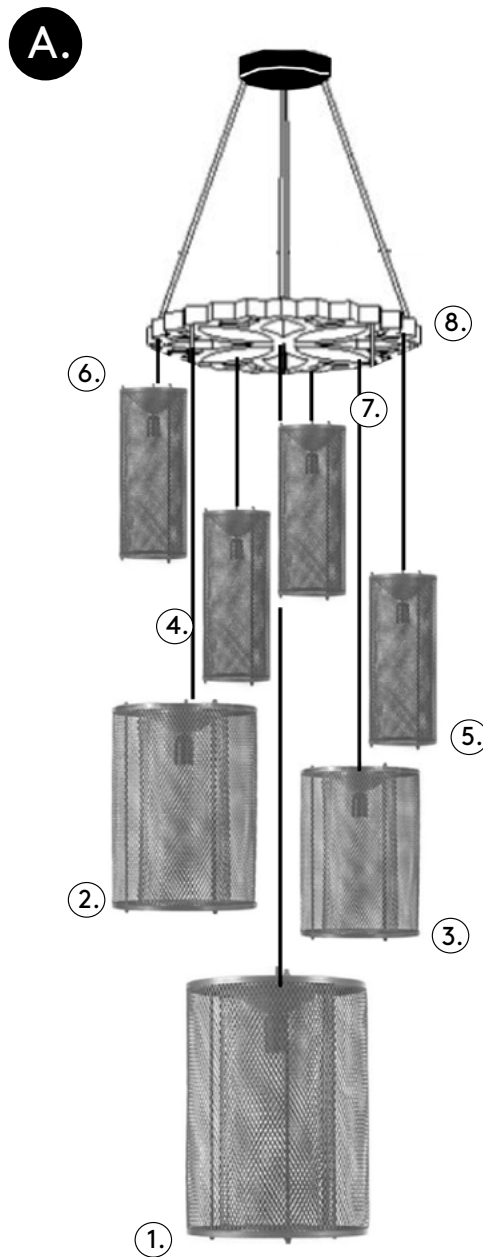

Specifications:

Height: 12.2"
Width: 5.9"
Depth: 5.9"
Weight: 3.9 lbs

Finishes:

Belle [see more →](#)

Materials:

Hand hammered copper

Specifications:

Height: 11.8"
Width: 11.8"
Depth: 11.8"
Weight: 4.9 lbs

Finishes:

Matte Black (MBL)

Rubbed Brass (RBR)

Antique Copper (ACO)

Aged Nickel (ANK)

Stephen Pikus - TRuK - Bundle A

Ref #	SKU	Description
1	TRK-250-150-DIA-MBL-IND	TRuK EXTRA LARGE Metal Light Fixture (25" H x 15" D); Mesh: DIAMOND
2	TRK-190-130-RND-MBL-IND	TRuK LARGE Metal Light Fixture (19" H x 13" D); Mesh: ROUND
3	TRK-150-110-SPI-MBL-IND	TRuK MEDIUM Metal Light Fixture (15" H x 11" D); Mesh: SPIRAL
4	TRK-150-065-DIA-ACO-IND	TRuK SMALL Metal Light Fixture (15" H x 6.5" D); Mesh: DIAMOND
5	TRK-150-065-DIA-ANK-IND	TRuK SMALL Metal Light Fixture (15" H x 6.5" D); Mesh: DIAMOND
6	TRK-150-065-DIA-MBL-IND	TRuK SMALL Metal Light Fixture (15" H x 6.5" D); Mesh: DIAMOND
7	TRK-150-065-DIA-RBR-IND	TRuK SMALL Metal Light Fixture (15" H x 6.5" D); Mesh: DIAMOND
8	CAS-0600-RNG-BLK-ASM-PAK	BLACK WOODEN CASCADE RING - 24" dia

Stephen Pikus Design || TRuK Interior Lighting Bundles

Stephen Pikus - TRuK - Bundle B

Ref #	SKU	Description
1	TRK-190-130-RND-MBL-IND	TRuK LARGE Metal Light Fixture (19" H x 13" D); Mesh: ROUND
2	TRK-150-110-SPI-MBL-IND	TRuK MEDIUM Metal Light Fixture (15" H x 11" D); Mesh: SPIRAL
3	TRK-150-065-DIA-RBR-IND	TRuK SMALL Metal Light Fixture (15" H x 6.5" D); Mesh: DIAMOND
4	TRK-150-065-DIA-ACO-IND	TRuK SMALL Metal Light Fixture (15" H x 6.5" D); Mesh: DIAMOND
5	TRK-150-065-DIA-ANK-IND	TRuK SMALL Metal Light Fixture (15" H x 6.5" D); Mesh: DIAMOND
6	CAN-MPT-012-BLK-05	5 PORT BLACK 12" dia CANOPY

Height: 15.25"

Diameter: 48"

[see more →](#)

Round Baby

Specifications:

Height: 12"

Diameter: 8"

[see more →](#)