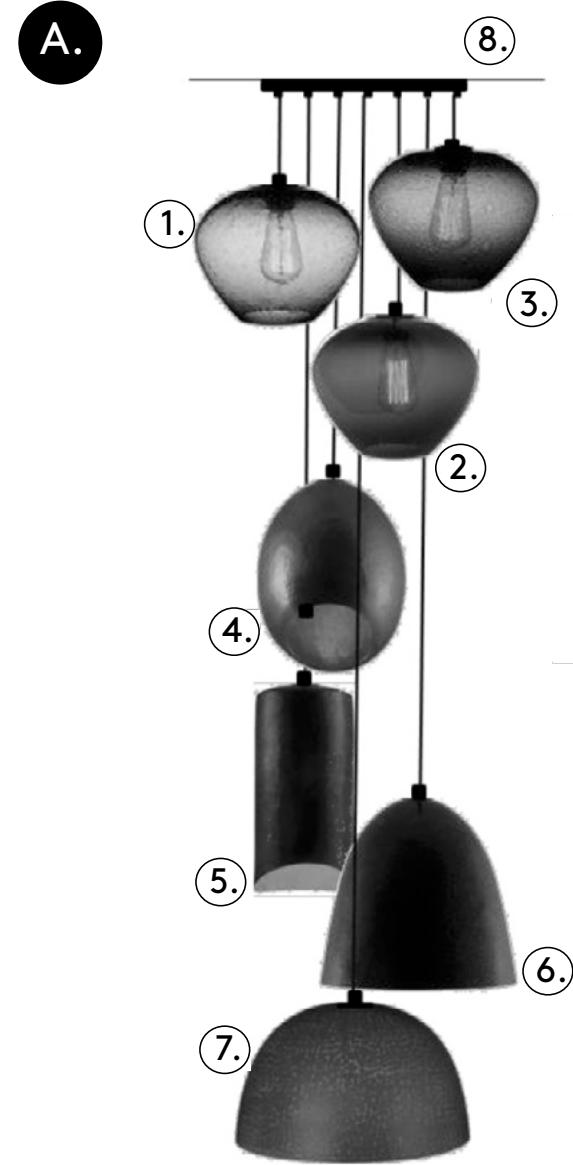

### Horizon Colors [see more →](#)

**Materials:**

Hand hammered copper

**Specifications:**

Height: 7.9"  
Width: 13.8"  
Depth: 13.8"  
Weight: 4.8 lbs

**Finishes:**

### Horizon [see more →](#)

**Materials:**

Hand hammered copper

**Specifications:**

Height: 7.9"  
Width: 13.8"  
Depth: 13.8"  
Weight: 4.8 lbs

**Finishes:**

### Pipa Chica [see more →](#)

**Materials:**

Hand hammered copper

**Specifications:**

Height: 12.2"  
Width: 5.9"  
Depth: 5.9"  
Weight: 3.9 lbs

**Finishes:**

### Belle [see more →](#)

**Materials:**

Hand hammered copper

**Specifications:**

Height: 11.8"  
Width: 11.8"  
Depth: 11.8"  
Weight: 4.9 lbs

**Finishes:**

**Luminosa - Bundle A**

Ref #	SKU	Description	Retail	DN Price
1	CAN-MPT-012-BLK-03	7 PORT BLACK 12" dia CANOPY	\$ 158	\$ 75
2	LUM-CRI-RUS-AZU	BLOWN GLASS PENDANT; Model: RUSTICA; Finish: AZU (Blue)	\$ 905	\$ 430
3	LUM-CRI-RUS-ROZ	BLOWN GLASS PENDANT; Model: RUSTICA; Finish: ROZ (Red)	\$ 905	\$ 430
4	LUM-CRI-RUS-OLI	BLOWN GLASS PENDANT; Model: RUSTICA; Finish: OLI (Olive)	\$ 905	\$ 430
5	LUM-ALQ-COC-CHI-GOL	COPPER PENDANT; Model: COCOON-CHICA; Finish: GOL (Gold)	\$ 880	\$ 420
6	LUM-ALQ-PIP-CHI-CAF	COPPER PENDANT; Model: PIPA-CHICA; Finish: CAF (Brown)	\$ 765	\$ 365
7	LUM-ALQ-BEL-CHA	COPPER PENDANT; Model: BELLE; Finish: CHA (Charcoal)	\$ 810	\$ 385
8	LUM-ALQ-HOR-MUS	PAINTED COPPER PENDANT; Model: HORIZON; Finish: MOSS (Olive)	\$ 790	\$ 375
<b>Total</b>			<b>\$ 6,118</b>	<b>\$ 2,910</b>
Display Discount (-20%)				\$ (542)
<b>BUNDLE PRICE</b>				<b>\$ 2,328</b>