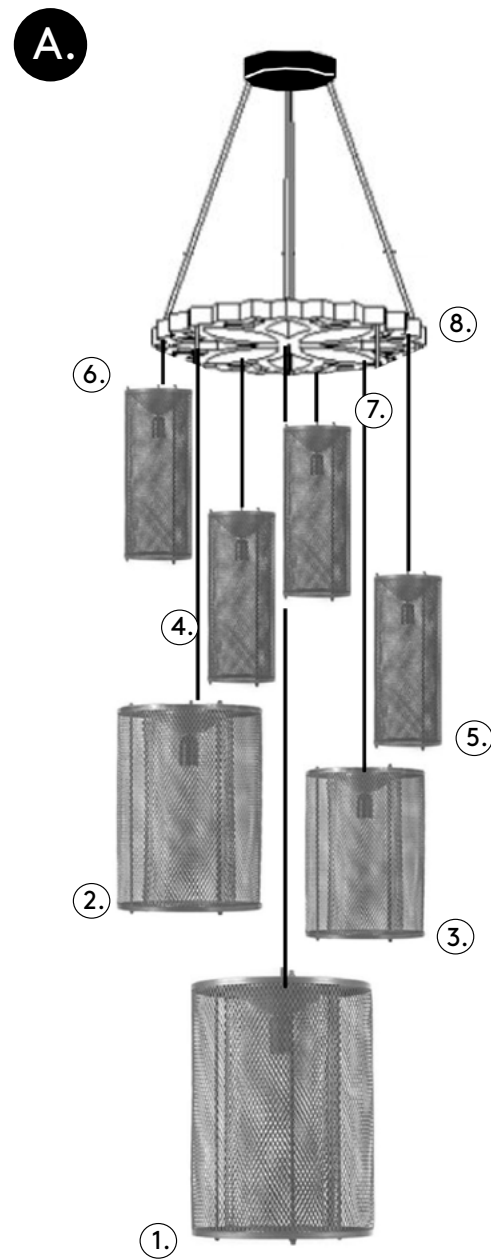

### TRuK Large [see more →](#)

**Specifications:**

Height: 19"  
Diameter: 13"

**Finishes:**

-  Matte Black (MBL)
-  Rubbed Brass (RBR)
-  Antique Copper (ACO)
-  Aged Nickel (ANK)

### TRuK Extra Large [see more →](#)

**Specifications:**

Height: 25"  
Diameter: 15"

**Finishes:**

-  Matte Black (MBL)
-  Rubbed Brass (RBR)
-  Antique Copper (ACO)
-  Aged Nickel (ANK)

Stephen Pikus - TRuK - Bundle A

Ref #	SKU	Description	Retail	DN Price
1	TRK-250-150-DIA-MBL-IND	TRuK EXTRA LARGE Metal Light Fixture (25" H x 15" D); Mesh: DIAMOND	\$ 1,523	\$ 725
2	TRK-190-130-RND-MBL-IND	TRuK LARGE Metal Light Fixture (19" H x 13" D); Mesh: ROUND	\$ 1,323	\$ 630
3	TRK-150-110-SPI-MBL-IND	TRuK MEDIUM Metal Light Fixture (15" H x 11" D); Mesh: SPIRAL	\$ 1,040	\$ 495
4	TRK-150-065-DIA-ACO-IND	TRuK SMALL Metal Light Fixture (15" H x 6.5" D); Mesh: DIAMOND	\$ 567	\$ 270
5	TRK-150-065-DIA-ANK-IND	TRuK SMALL Metal Light Fixture (15" H x 6.5" D); Mesh: DIAMOND	\$ 567	\$ 270
6	TRK-150-065-DIA-MBL-IND	TRuK SMALL Metal Light Fixture (15" H x 6.5" D); Mesh: DIAMOND	\$ 567	\$ 270
7	TRK-150-065-DIA-RBR-IND	TRuK SMALL Metal Light Fixture (15" H x 6.5" D); Mesh: DIAMOND	\$ 567	\$ 270
8	CAS-0600-RNG-BLK-ASM-PAK	BLACK WOODEN CASCADE RING - 24" dia	\$ 1,187	\$ 565
Total			<b>\$ 7,340</b>	<b>\$ 3,495</b>
Display Discount (-20%)				\$ (699)
BUNDLE PRICE				<b>\$ 2,796</b>

#### Specifications:

Height: 36"  
Diameter: 30"

[see more →](#)