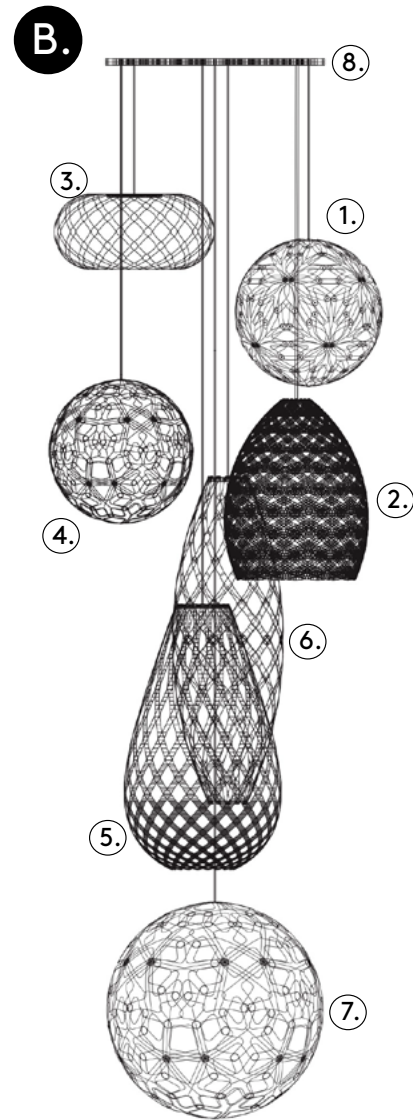

David Trubridge - Bundle A			
REF	SKUS	LIST	DNET
1	FLX-0800-BMB-BMB-ASM-PAK	$ 1,850	$ 880
2	HIN-0500-BMB-LIM-SEM-ASM	$ 875	$ 415
3	FLO-0400-BMB-AQU-SEM-ASM	$ 875	$ 415
4	TUI-SMAL-BMB-WHI-ASM-PAK	$ 1,590	$ 755
5	KIN-0440-BMB-BMB-SEM-ASM	$ 1,020	$ 485
6	KOU-0500-BMB-ORA-SEM-ASM	$ 1,105	$ 525
7	COR-0400-BMB-WHI-SEM-ASM	$ 875	$ 415
8	CAS-0600-RNG-BMB-ASM-PAK	$ 840	$ 400
		$ 9,030	$ 4,290
Display Discount -20%			$ (858)
		BUNDLE PRICE	$ 3,432

David Trubridge - Bundle B			
REF	SKUS	LIST	DNET
1	FLO-0400-BMB-BMB-SEM-ASM	$ 715	$ 340
2	TUI-SMAL-BMB-WHI-ASM-PAK	$ 1,590	$ 755
3	KIN-0440-BMB-RED-SEM-ASM	$ 1,115	$ 530
4	COR-0400-BMB-AQU-SEM-ASM	$ 875	$ 415
5	KOU-0750-BMB-BLK-SEM-ASM	$ 1,915	$ 910
6	HIN-0900-BMB-BMB-SEM-ASM	$ 1,210	$ 575
7	COR-0600-BMB-LIM-SEM-ASM	$ 1,335	$ 635
8	CAS-0600-RNG-BMB-ASM-PAK	$ 840	$ 400
		$ 9,595	$ 4,560
Display Discount -20%			$ (912)
		BUNDLE PRICE	$ 3,648

David Trubridge - Bundle C			
REF	SKUS	LIST	DNET
1	HIN-0500-WHI-WHI-SEM-ASM	$ 1,020	$ 485
2	FLO-0400-BMB-BMB-SEM-ASM	$ 715	$ 340
3	TUI-SMAL-BMB-WHI-ASM-PAK	$ 1,590	$ 755
4	COR-0400-BMB-LIM-SEM-ASM	$ 875	$ 415
5	KOU-0750-WHI-WHI-SEM-ASM	$ 2,260	$ 1,075
6	HIN-0900-BMB-BMB-SEM-ASM	$ 1,210	$ 575
7	KIN-0800-BLK-BLK-SEM-ASM	$ 2,900	$ 1,380
8	CAS-0600-RNG-BMB-ASM-PAK	$ 840	$ 400
		$ 11,410	$ 5,425
Display Discount -20%			$ (1,085)
		BUNDLE PRICE	$ 4,340

David Trubridge - Bundle D			
REF	SKUS	LIST	DNET
1	KIN-0440-BMB-BMB-SEM-ASM	$ 1,020	$ 485
2	COR-0600-BMB-WHI-SEM-ASM	$ 1,335	$ 635
3	HIN-0500-BMB-LIM-SEM-ASM	$ 875	$ 415
4	CAS-0600-DSK-WHI-ASM-PAK	$ 895	$ 425
		$ 4,125	$ 1,960
Display Discount -20%			$ (392)
		BUNDLE PRICE	$ 1,568