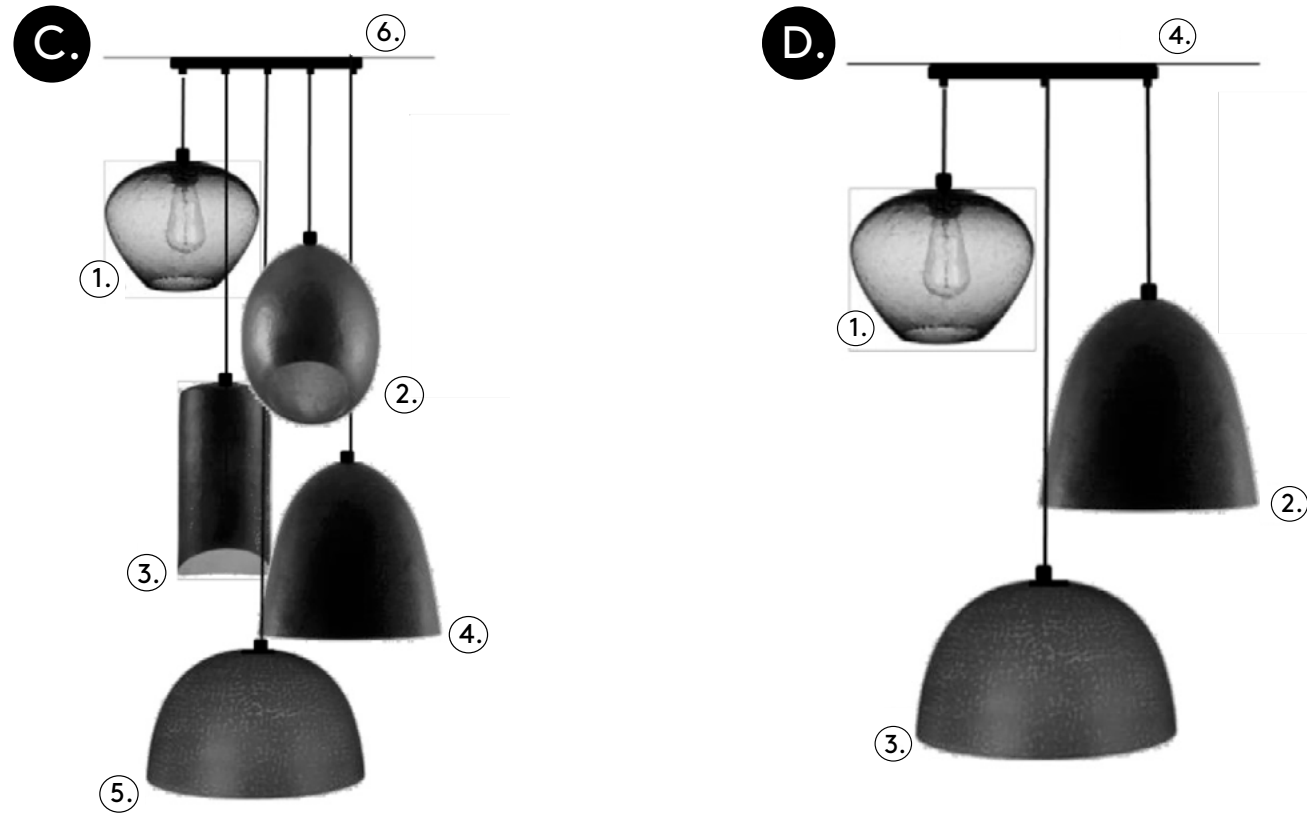

Luminosa || Interior Lighting Bundles

Luminosa - Bundle C

Ref #	SKU	Description	Retail	DN Price
1	LUM-CRI-RUS-AZU	BLOWN GLASS PENDANT; Model: RUSTICA; Finish: AZU (Blue)	$ 905	$ 430
2	LUM-ALQ-COC-CHI-GOL	COPPER PENDANT; Model: COCOON-CHICA; Finish: GOL (Gold)	$ 880	$ 420
3	LUM-ALQ-PIP-CHI-CAF	COPPER PENDANT; Model: PIPA-CHICA; Finish: CAF (Brown)	$ 765	$ 365
4	LUM-ALQ-BEL-CHA	COPPER PENDANT; Model: BELLE; Finish: CHA (Charcoal)	$ 810	$ 385
5	LUM-ALQ-HOR-MUS	PAINTED COPPER PENDANT; Model: HORIZON; Finish: MOSS (Olive)	$ 790	$ 375
6	CAN-MPT-012-BLK-05	5 PORT BLACK 12" dia CANOPY	$ 158	$ 75
Total			$ 4,308	$ 2,050
Display Discount (-20%)				$ (410)
BUNDLE PRICE				$ 1,640

Luminosa - Bundle D

Ref #	SKU	Description	Retail	DN Price
1	LUM-CRI-RUS-AZU	BLOWN GLASS PENDANT; Model: RUSTICA; Finish: AZU (Blue)	$ 905	$ 430
2	LUM-ALQ-BEL-CHA	COPPER PENDANT; Model: BELLE; Finish: CHA (Charcoal)	$ 810	$ 385
3	LUM-ALQ-HOR-MUS	PAINTED COPPER PENDANT; Model: HORIZON; Finish: MOSS (Olive)	$ 790	$ 375
4	CAN-MPT-012-BLK-03	3 PORT BLACK 12" dia CANOPY	$ 158	$ 75
Total			$ 2,663	$ 1,265
Display Discount (-20%)				$ (253)
BUNDLE PRICE				$ 1,012