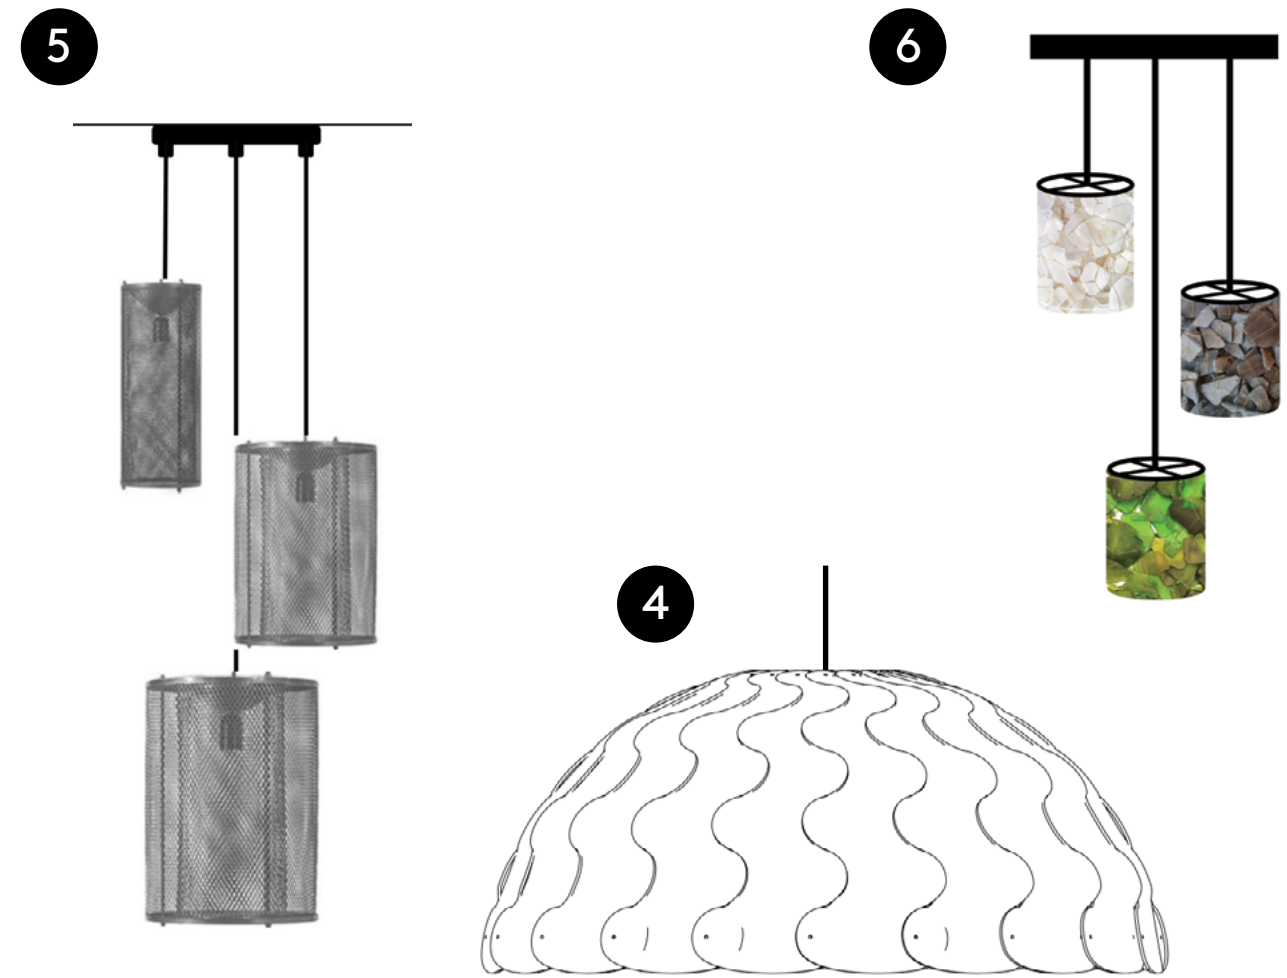

Best Seller Bundles || Bundle B - New Showroom