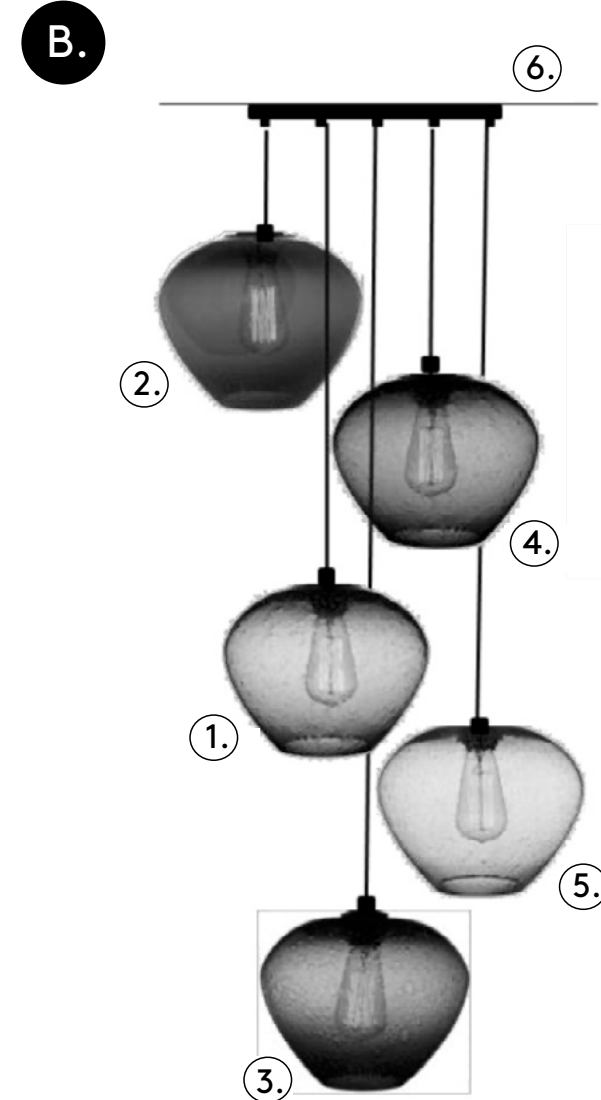

Luminosa - Bundle B

Ref #	SKU	Description	Retail	DN Price
1	LUM-CRI-RUS-AZU	BLOWN GLASS PENDANT; Model: RUSTICA; Finish: AZU (Blue)	$ 905	$ 430
2	LUM-CRI-RUS-ROZ	BLOWN GLASS PENDANT; Model: RUSTICA; Finish: ROZ (Red)	$ 905	$ 430
3	LUM-CRI-RUS-OLI	BLOWN GLASS PENDANT; Model: RUSTICA; Finish: OLI (Olive)	$ 905	$ 430
4	LUM-CRI-RUS-TUR	BLOWN GLASS PENDANT; Model: RUSTICA; Finish: TUR (Turquoise)	$ 905	$ 430
5	LUM-CRI-RUS-TRA	BLOWN GLASS PENDANT; Model: RUSTICA; Finish: TRA (Transparent)	$ 905	$ 430
6	CAN-MPT-012-BLK-05	5 PORT BLACK 12" dia CANOPY	$ 158	$ 75
Total			$ 4,683	$ 2,225
Display Discount (-20%)				$ (445)
BUNDLE PRICE				$ 1,780

[Email for more info →](#)