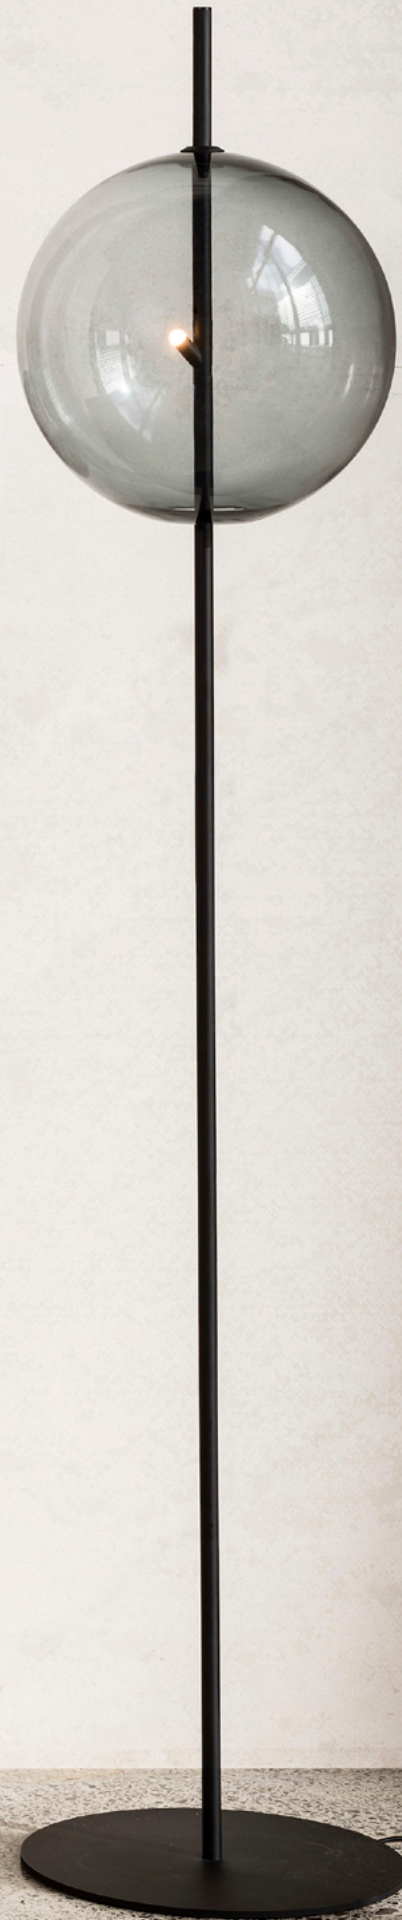

CITTÀ

Città || Fixture Info

Point Table Lamp [see more →](#)

Materials:

Glass. Mild Steel.

Specifications:

Height: 21.33"
Diameter: 8.26"

Finishes:

AB Table Lamp [see more →](#)

Materials:

Glass. Marble.

Specifications:

Height: 8.42"
Diameter: 8.89"

Finishes:

Point Pendant [see more →](#)

Materials:

Glass. Mild Steel.

(Lg) Specifications:

Height: 29.13"
Diameter: 11.81"

(Sm) Specifications:

Height: 21.25"
Diameter: 8.26"

Finishes:

AB Pendant [see more →](#)

Materials:

Glass.

(Lg) Specifications:

Height: 12"
Diameter: 12.59"

(Sm) Specifications:

Height: 9.44"
Diameter: 9.84"

Finishes:

Point Pendant Extension [see more →](#)

Materials:

Glass. Mild Steel.

(Lg) Specifications:

Height: 18.11"
Diameter: 11.81"

(Sm) Specifications:

Height: 12.2"
Diameter: 8.26"

Finishes:

Point Floor Lamp [see more →](#)

Materials:

Glass. Mild Steel.

Specifications:

Height: 59.05"
Diameter: 11.81"

Finishes:

[Email for more info →](#)