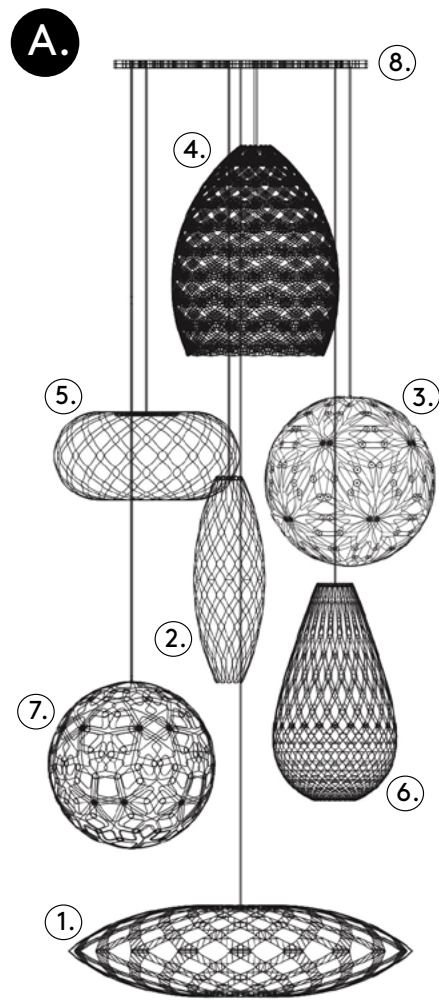

David Trubridge - Bundle A			
REF	SKUS	LIST	DNET
1	FLX-0800-BMB-BMB-ASM-PAK	$ 1,850	$ 880
2	HIN-0500-BMB-LIM-SEM-ASM	$ 875	$ 415
3	FLO-0400-BMB-AQU-SEM-ASM	$ 875	$ 415
4	TUI-SMAL-BMB-WHI-ASM-PAK	$ 1,590	$ 755
5	KIN-0440-BMB-BMB-SEM-ASM	$ 1,020	$ 485
6	KOU-0500-BMB-ORA-SEM-ASM	$ 1,105	$ 525
7	COR-0400-BMB-WHI-SEM-ASM	$ 875	$ 415
8	CAS-0600-RNG-BMB-ASM-PAK	$ 840	$ 400
		$ 9,030	$ 4,290
Display Discount -20%			$ (858)
		BUNDLE PRICE	$ 3,432

David Trubridge - Bundle B			
REF	SKUS	LIST	DNET
1	FLO-0400-BMB-BMB-SEM-ASM	$ 715	$ 340
2	TUI-SMAL-BMB-WHI-ASM-PAK	$ 1,590	$ 755
3	KIN-0440-BMB-RED-SEM-ASM	$ 1,115	$ 530
4	COR-0400-BMB-AQU-SEM-ASM	$ 875	$ 415
5	KOU-0750-BMB-BLK-SEM-ASM	$ 1,915	$ 910
6	HIN-0900-BMB-BMB-SEM-ASM	$ 1,210	$ 575
7	COR-0600-BMB-LIM-SEM-ASM	$ 1,335	$ 635
8	CAS-0600-RNG-BMB-ASM-PAK	$ 840	$ 400
		$ 9,595	$ 4,560
Display Discount -20%			$ (912)
		BUNDLE PRICE	$ 3,648

David Trubridge - Bundle C			
REF	SKUS	LIST	DNET
1	HIN-0500-WHI-WHI-SEM-ASM	$ 1,020	$ 485
2	FLO-0400-BMB-BMB-SEM-ASM	$ 715	$ 340
3	TUI-SMAL-BMB-WHI-ASM-PAK	$ 1,590	$ 755
4	COR-0400-BMB-LIM-SEM-ASM	$ 875	$ 415
5	KOU-0750-WHI-WHI-SEM-ASM	$ 2,260	$ 1,075
6	HIN-0900-BMB-BMB-SEM-ASM	$ 1,210	$ 575
7	KIN-0800-BLK-BLK-SEM-ASM	$ 2,900	$ 1,380
8	CAS-0600-RNG-BMB-ASM-PAK	$ 840	$ 400
		$ 11,410	$ 5,425
Display Discount -20%			$ (1,085)
		BUNDLE PRICE	$ 4,340

David Trubridge - Bundle D			
REF	SKUS	LIST	DNET
1	KIN-0440-BMB-BMB-SEM-ASM	$ 1,020	$ 485
2	COR-0600-BMB-WHI-SEM-ASM	$ 1,335	$ 635
3	HIN-0500-BMB-LIM-SEM-ASM	$ 875	$ 415
4	CAS-0600-DSK-WHI-ASM-PAK	$ 895	$ 425
		$ 4,125	$ 1,960
Display Discount -20%			$ (392)
		BUNDLE PRICE	$ 1,568