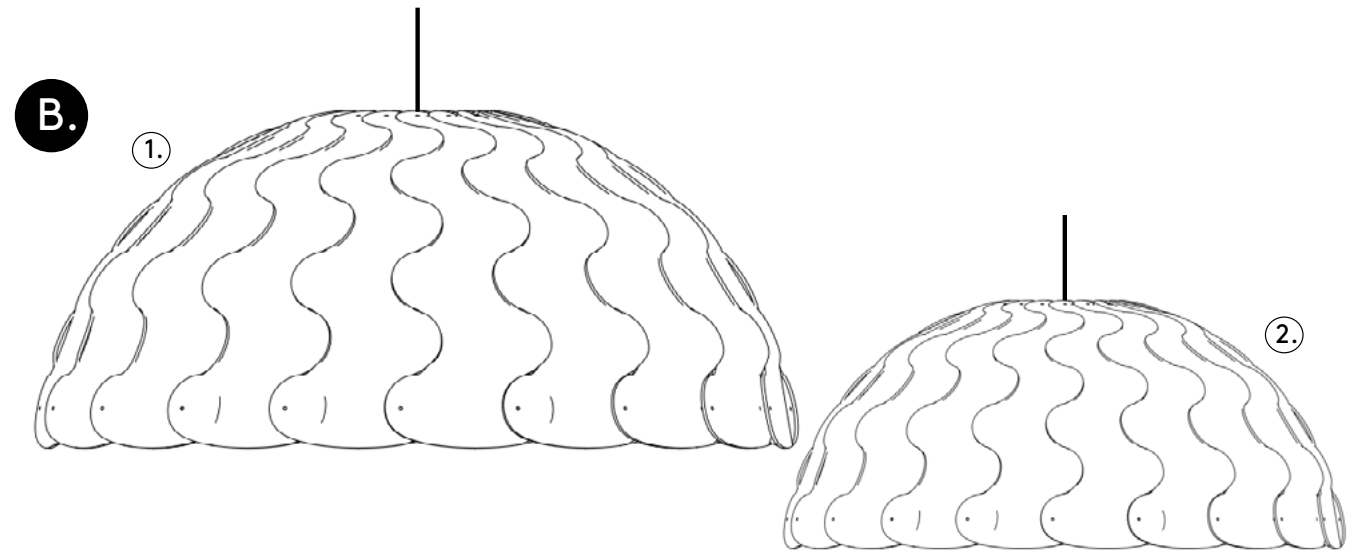

PLN Group - HUSH || Interior Lighting Bundles

B.