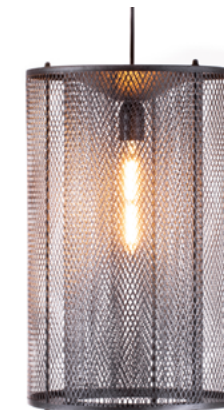

### Belle [see more →](#)

**Materials:**

Hand hammered copper

**Specifications:**

Height: 11.8"  
Width: 11.8"  
Depth: 11.8"  
Weight: 4.9 lbs

**Finishes:**

**Luminosa - Bundle A**

Ref #	SKU	Description	Retail	DN Price
1	CAN-MPT-012-BLK-03	7 PORT BLACK 12" dia CANOPY	\$ 158	\$ 75
2	LUM-CRI-RUS-AZU	BLOWN GLASS PENDANT; Model: RUSTICA; Finish: AZU (Blue)	\$ 905	\$ 430
3	LUM-CRI-RUS-ROZ	BLOWN GLASS PENDANT; Model: RUSTICA; Finish: ROZ (Red)	\$ 905	\$ 430
4	LUM-CRI-RUS-OLI	BLOWN GLASS PENDANT; Model: RUSTICA; Finish: OLI (Olive)	\$ 905	\$ 430
5	LUM-ALQ-COC-CHI-GOL	COPPER PENDANT; Model: COCOON-CHICA; Finish: GOL (Gold)	\$ 880	\$ 420
6	LUM-ALQ-PIP-CHI-CAF	COPPER PENDANT; Model: PIPA-CHICA; Finish: CAF (Brown)	\$ 765	\$ 365
7	LUM-ALQ-BEL-CHA	COPPER PENDANT; Model: BELLE; Finish: CHA (Charcoal)	\$ 810	\$ 385
8	LUM-ALQ-HOR-MUS	PAINTED COPPER PENDANT; Model: HORIZON; Finish: MOSS (Olive)	\$ 790	\$ 375
<b>Total</b>			<b>\$ 6,118</b>	<b>\$ 2,910</b>
Display Discount (-20%)				\$ (542)
<b>BUNDLE PRICE</b>				<b>\$ 2,328</b>

### TRuK Small [see more →](#)

**Specifications:**

Height: 15"  
Diameter: 6.5"

**Finishes:**

-  Matte Black (MBL)
-  Rubbed Brass (RBR)
-  Antique Copper (ACO)
-  Aged Nickel (ANK)

### TRuK Medium [see more →](#)

**Specifications:**

Height: 15"  
Diameter: 11"

**Finishes:**

-  Matte Black (MBL)
-  Rubbed Brass (RBR)
-  Antique Copper (ACO)
-  Aged Nickel (ANK)

### TRuK Large [see more →](#)

**Specifications:**

Height: 19"  
Diameter: 13"

**Finishes:**

-  Matte Black (MBL)
-  Rubbed Brass (RBR)
-  Antique Copper (ACO)
-  Aged Nickel (ANK)