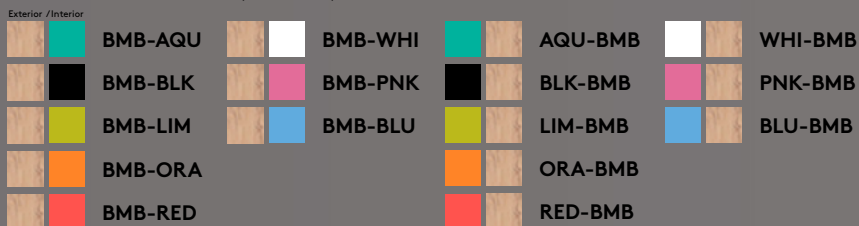

Tui

David TruBridge

Model Number	Assembled Fixture Dimensions	Weight	Material Type	Lamp Details	Cord Length	Suspension Hardware	Fasteners	Kitset Available?	Bulb Recommendation	
TUI-SMAL	X: 16" (400 mm) Y: 20" (500 mm) Z: 16" (400 mm)	1.15 lb (520 g)	3 ply (1/32") Sustainable Bamboo	1 x E26 100 W 120V (60Hz)	10' (3 m)	Not required	Nylon Rivets	No	A19/G25	
TUI-MEDI	X: 21" (540 mm) Y: 27" (680 mm) Z: 21" (540 mm)	1.5 lb (700 g)	3 ply (1/16") Sustainable Bamboo	1 x E26 100 W 120V (60Hz)	10' (3 m)	Not required	Nylon Rivets	No	A19/G25/G40	
TUI-LARG	X: 30" (760 mm) Y: 37" (950 mm) Z: 30" (760 mm)	5.3 lb (2.4 kg)	3 ply (3/32") Sustainable Bamboo	1 x E26 100 W 120V (60Hz)	10' (3 m)	1 x Suspension Wires	Nylon Rivets	No	A19/G25/G40	

FINISH OPTIONS

Bamboo - No Finish

Paint Finish (two sided)

Bamboo + Paint Finish (one sided)

Custom (Minimum order 6-10)