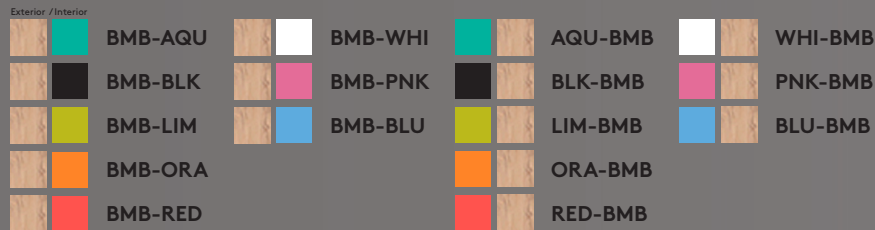

Nikau

Model Number	Assembled Fixture Dimensions	Weight	Material Type	Lamp Details	Cord Length	Suspension Hardware	Fasteners	Kitset Available?	Bulb Recommendation	
NIK-FULL	X: 16" (405 mm) Y: 64" (1615 mm) Z: 16" (405 mm)	3.1 lb (1.4 kg)	3 ply (1/16") Sustainable Bamboo	1 x E26 100 W 120V(60Hz)	15' (4.5 m)	Not required	Nylon Rivets	Yes	A19/G25/G40	

FINISH OPTIONS

Bamboo - No Finish

BMB-BMB

Paint Finish (two sided)

BLK-BLK

WHI-WHI

Bamboo + Paint Finish (one sided)

Custom (Minimum order 6-10)

CUS-BMB

BMB-CUS

CUS-CUS