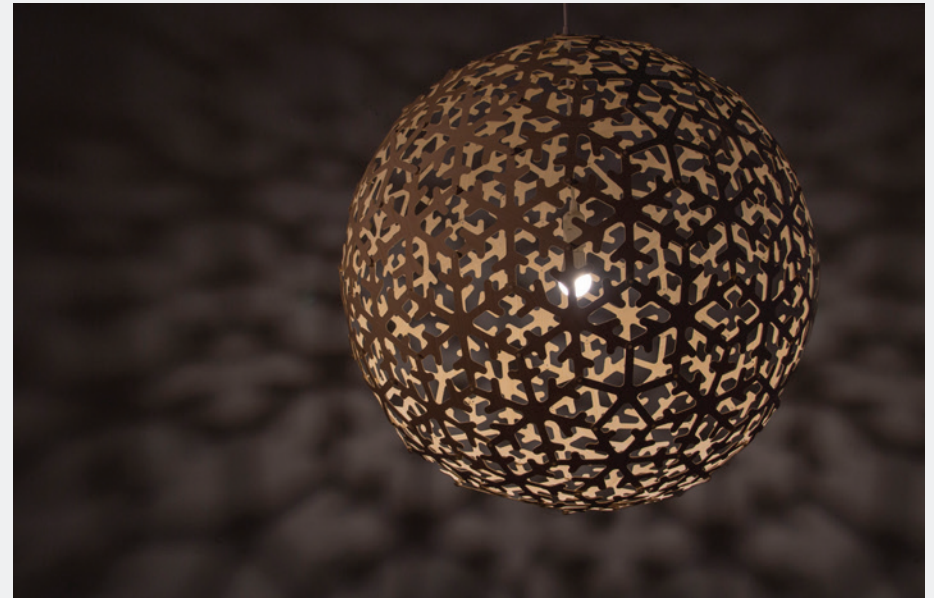

# Pola

David TruBridge

Model Number	Assembled Fixture Dimensions	Weight	Material Type	Lamp Details	Cord Length	Suspension Hardware	Fasteners	Kitset Available?	Bulb Recommendation	
PLA-0800	X: 31" (800 mm) Y: 31" (800 mm) Z: 31" (800 mm)	4.0 lb (1.8 kg)	4 ply (1/12") Sustainable Bamboo	1 x E26 100 W 120V(60Hz)	10' (3 m)	1 x Suspension Wire	Nylon Rivets	No	A19 / G25 / G40	
PLA-1000	X: 39" (1000 mm) Y: 39" (1000 mm) Z: 39" (1000 mm)	5.7 lb (2.6 kg)	4 ply (1/12") Sustainable Bamboo	1 x E26 100 W 120V(60Hz)	10' (3 m)	1 x Suspension Wire	Nylon Rivets	No	A23 / G40	

## FINISH OPTIONS

Natural Bamboo  
No Finish

Natural Bamboo  
Paint Finish (one sided)

Natural Bamboo  
Paint Finish (two sided)

# Pola

The Pola light casts an intricate shadow pattern.

The Pola has one suspension wire, and the top is attached with nuts & bolts, which are removed for relamping.