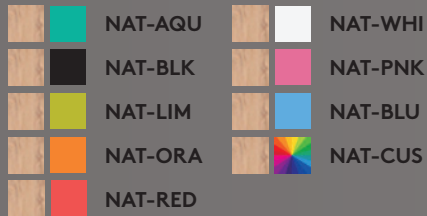

# Pola

David TruBridge

Model Number	Assembled Fixture Dimensions	Weight	Material Type	Lamp Details	Cord Length	Suspension Hardware	Fasteners	Kitset Available?	Bulb Recommendation	
PLA-0800	X: 31" (800 mm) Y: 31" (800 mm) Z: 31" (800 mm)	4.0 lb (1.8 kg)	4 ply (1/12") Sustainable Bamboo	1 x E26 100 W 120V(60Hz)	10' (3 m)	1 x Suspension Wire	Nylon Rivets	No	A19 / G25 / G40	
PLA-1000	X: 39" (1000 mm) Y: 39" (1000 mm) Z: 39" (1000 mm)	5.7 lb (2.6 kg)	4 ply (1/12") Sustainable Bamboo	1 x E26 100 W 120V(60Hz)	10' (3 m)	1 x Suspension Wire	Nylon Rivets	No	A23 / G40	

## FINISH OPTIONS

Natural Bamboo  
No Finish

Natural Bamboo  
Paint Finish (one sided)

Natural Bamboo  
Paint Finish (two sided)