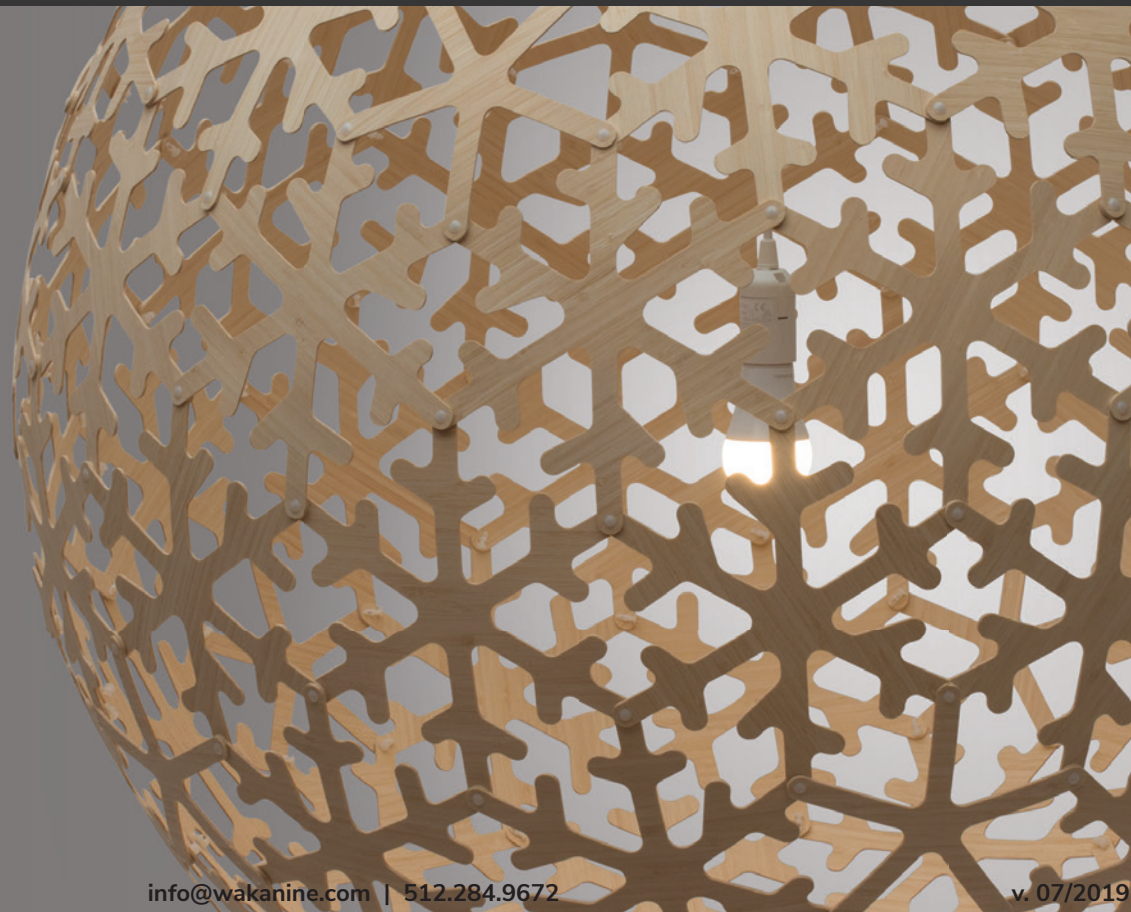

# Pola

David TruBridge

Model Number	Assembled Fixture Dimensions	Weight	Material Type	Lamp Details	Cord Length	Suspension Hardware	Fasteners	Kitset Available?	Bulb Recommendation	
PLA-0800	X: 31" (800 mm) Y: 31" (800 mm) Z: 31" (800 mm)	4.0 lb (1.8 kg)	4 ply (1/12") Sustainable Bamboo	1 x E26 100 W 120V(60Hz)	10' (3 m)	1 x Suspension Wire	Nylon Rivets	No	A19 / G25 / G40	
PLA-1000	X: 39" (1000 mm) Y: 39" (1000 mm) Z: 39" (1000 mm)	5.7 lb (2.6 kg)	4 ply (1/12") Sustainable Bamboo	1 x E26 100 W 120V(60Hz)	10' (3 m)	1 x Suspension Wire	Nylon Rivets	No	A23 / G40	

## FINISH OPTIONS

Natural Bamboo  
No Finish

Natural Bamboo  
Paint Finish (one sided)

Natural Bamboo  
Paint Finish (two sided)

# Pola

The Pola light casts an intricate shadow pattern.

The Pola has one suspension wire, and the top is attached with nuts & bolts, which are removed for relamping.